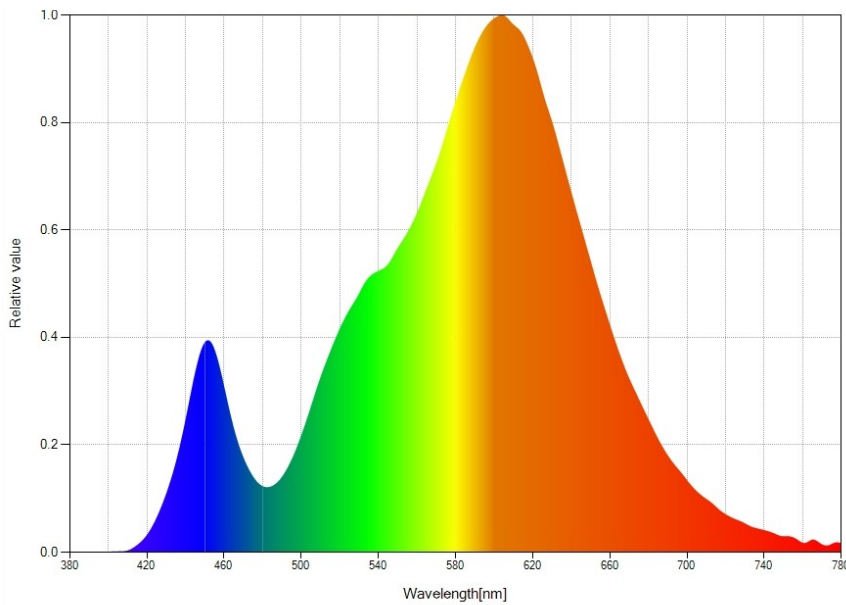

### Zoom Out (60°)

Photometric Data	FC Full – 3900k	FC Warm White – 2950k	FC Cool White - 5700k
10'	108	56	57
15'	49	26	25
20'	29	15	14
25'	21	11	11

### Zoom In (5°)

Photometric Data	FC Full – 3900k	FC Warm White – 2950k	FC Cool White - 5700k
10'	710	360	380
20'	193	98	102
25'	130	66	68
30'	88	45	46

### 50% Zoom (27.5°)

Photometric Data	FC Full – 3900k	FC Warm White – 2950k	FC Cool White - 5700k
10'	262	109	162
15'	125	45	72
20'	71	30	45
25'	47	20	29

# CRI, TM-30 and Spectral Distribution

Full White: CRI 78.3, 3900k

Warm White ONLY: CRI 79.7, 2950k

Cool White ONLY: CRI 73, 5700k