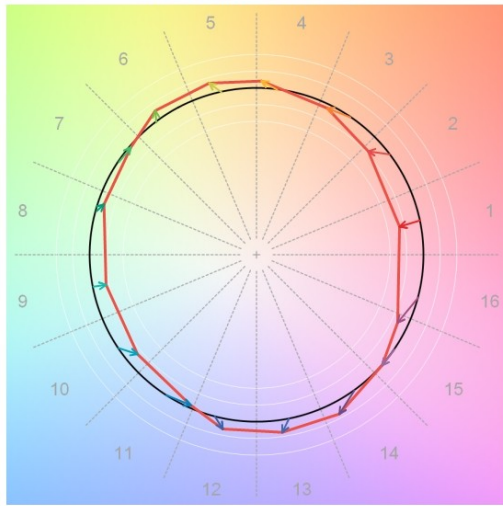

### Zoom Out (60°)

Photometric Data	FC Full – 3900k	FC Warm White – 2950k	FC Cool White - 5700k
10'	108	56	57
15'	49	26	25
20'	29	15	14
25'	21	11	11

### Zoom In (5°)

Photometric Data	FC Full – 3900k	FC Warm White – 2950k	FC Cool White - 5700k
10'	710	360	380
20'	193	98	102
25'	130	66	68
30'	88	45	46

### 50% Zoom (27.5°)

Photometric Data	FC Full – 3900k	FC Warm White – 2950k	FC Cool White - 5700k
10'	262	109	162
15'	125	45	72
20'	71	30	45
25'	47	20	29

# CRI, TM-30 and Spectral Distribution

Full White: CRI 78.3, 3900k

Warm White ONLY: CRI 79.7, 2950k

Cool White ONLY: CRI 73, 5700k