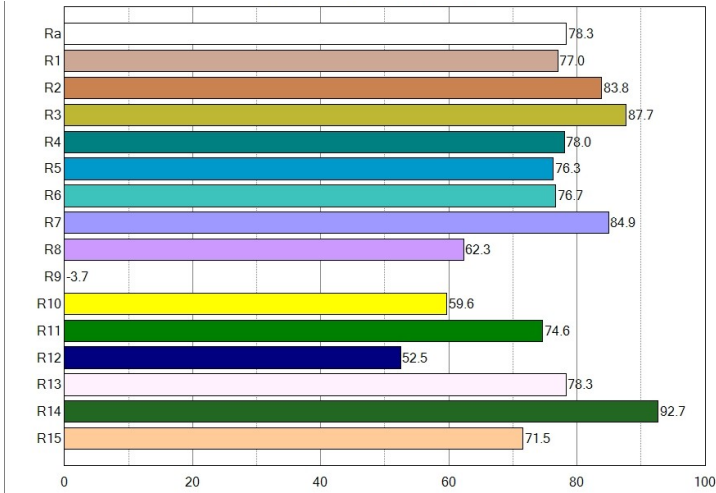

### Zoom Out (60°)

Photometric Data	FC Full – 3900k	FC Warm White – 2950k	FC Cool White - 5700k
10'	108	56	57
15'	49	26	25
20'	29	15	14
25'	21	11	11

### Zoom In (5°)

Photometric Data	FC Full – 3900k	FC Warm White – 2950k	FC Cool White - 5700k
10'	710	360	380
20'	193	98	102
25'	130	66	68
30'	88	45	46

### 50% Zoom (27.5°)

Photometric Data	FC Full – 3900k	FC Warm White – 2950k	FC Cool White - 5700k
10'	262	109	162
15'	125	45	72
20'	71	30	45
25'	47	20	29

# CRI, TM-30 and Spectral Distribution

Full White: CRI 78.3, 3900k

Warm White ONLY: CRI 79.7, 2950k

Cool White ONLY: CRI 73, 5700k