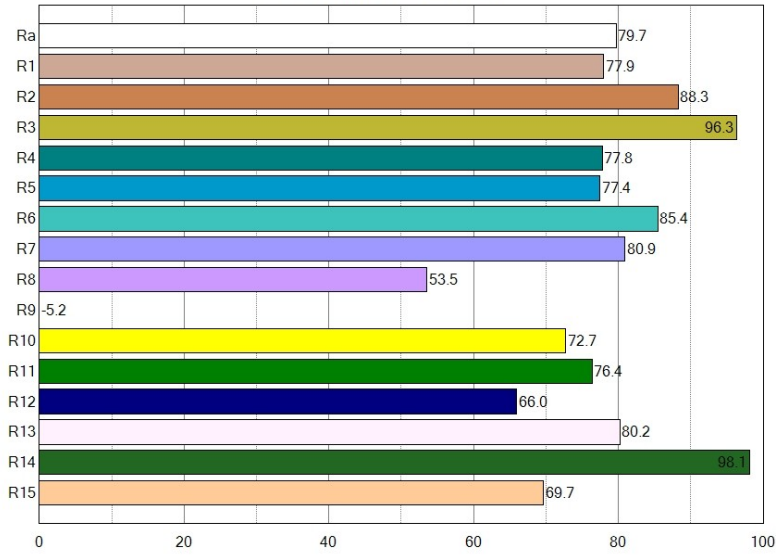

### Zoom Out (60°)

Photometric Data	FC Full – 3900k	FC Warm White – 2950k	FC Cool White - 5700k
10'	108	56	57
15'	49	26	25
20'	29	15	14
25'	21	11	11

### Zoom In (5°)

Photometric Data	FC Full – 3900k	FC Warm White – 2950k	FC Cool White - 5700k
10'	710	360	380
20'	193	98	102
25'	130	66	68
30'	88	45	46

### 50% Zoom (27.5°)

Photometric Data	FC Full – 3900k	FC Warm White – 2950k	FC Cool White - 5700k
10'	262	109	162
15'	125	45	72
20'	71	30	45
25'	47	20	29

# CRI, TM-30 and Spectral Distribution

Full White: CRI 78.3, 3900k

Warm White ONLY: CRI 79.7, 2950k

Cool White ONLY: CRI 73, 5700k