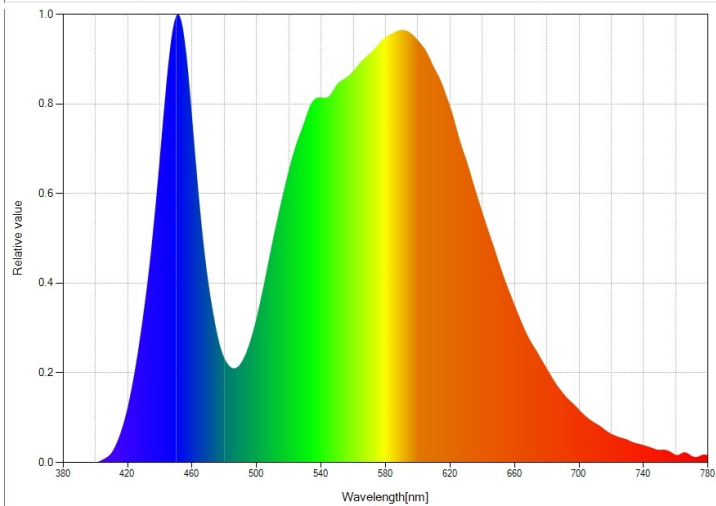

### Zoom Out (60°)

Photometric Data	FC Full – 3900k	FC Warm White – 2950k	FC Cool White - 5700k
10'	108	56	57
15'	49	26	25
20'	29	15	14
25'	21	11	11

### Zoom In (5°)

Photometric Data	FC Full – 3900k	FC Warm White – 2950k	FC Cool White - 5700k
10'	710	360	380
20'	193	98	102
25'	130	66	68
30'	88	45	46

### 50% Zoom (27.5°)

Photometric Data	FC Full – 3900k	FC Warm White – 2950k	FC Cool White - 5700k
10'	262	109	162
15'	125	45	72
20'	71	30	45
25'	47	20	29

# CRI, TM-30 and Spectral Distribution

Full White: CRI 78.3, 3900k

Warm White ONLY: CRI 79.7, 2950k

Cool White ONLY: CRI 73, 5700k