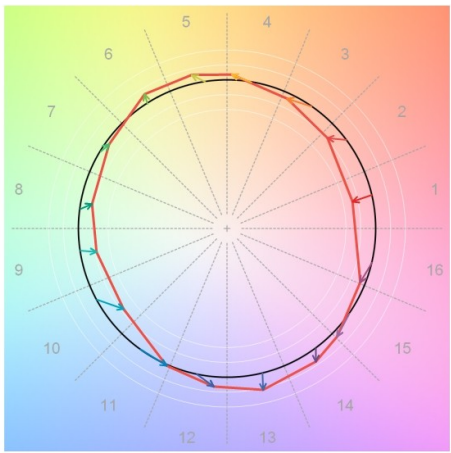

### Zoom Out (60°)

Photometric Data	FC Full – 3900k	FC Warm White – 2950k	FC Cool White - 5700k
10'	108	56	57
15'	49	26	25
20'	29	15	14
25'	21	11	11

### Zoom In (5°)

Photometric Data	FC Full – 3900k	FC Warm White – 2950k	FC Cool White - 5700k
10'	710	360	380
20'	193	98	102
25'	130	66	68
30'	88	45	46

### 50% Zoom (27.5°)

Photometric Data	FC Full – 3900k	FC Warm White – 2950k	FC Cool White - 5700k
10'	262	109	162
15'	125	45	72
20'	71	30	45
25'	47	20	29

# CRI, TM-30 and Spectral Distribution

Full White: CRI 78.3, 3900k

Warm White ONLY: CRI 79.7, 2950k

Cool White ONLY: CRI 73, 5700k